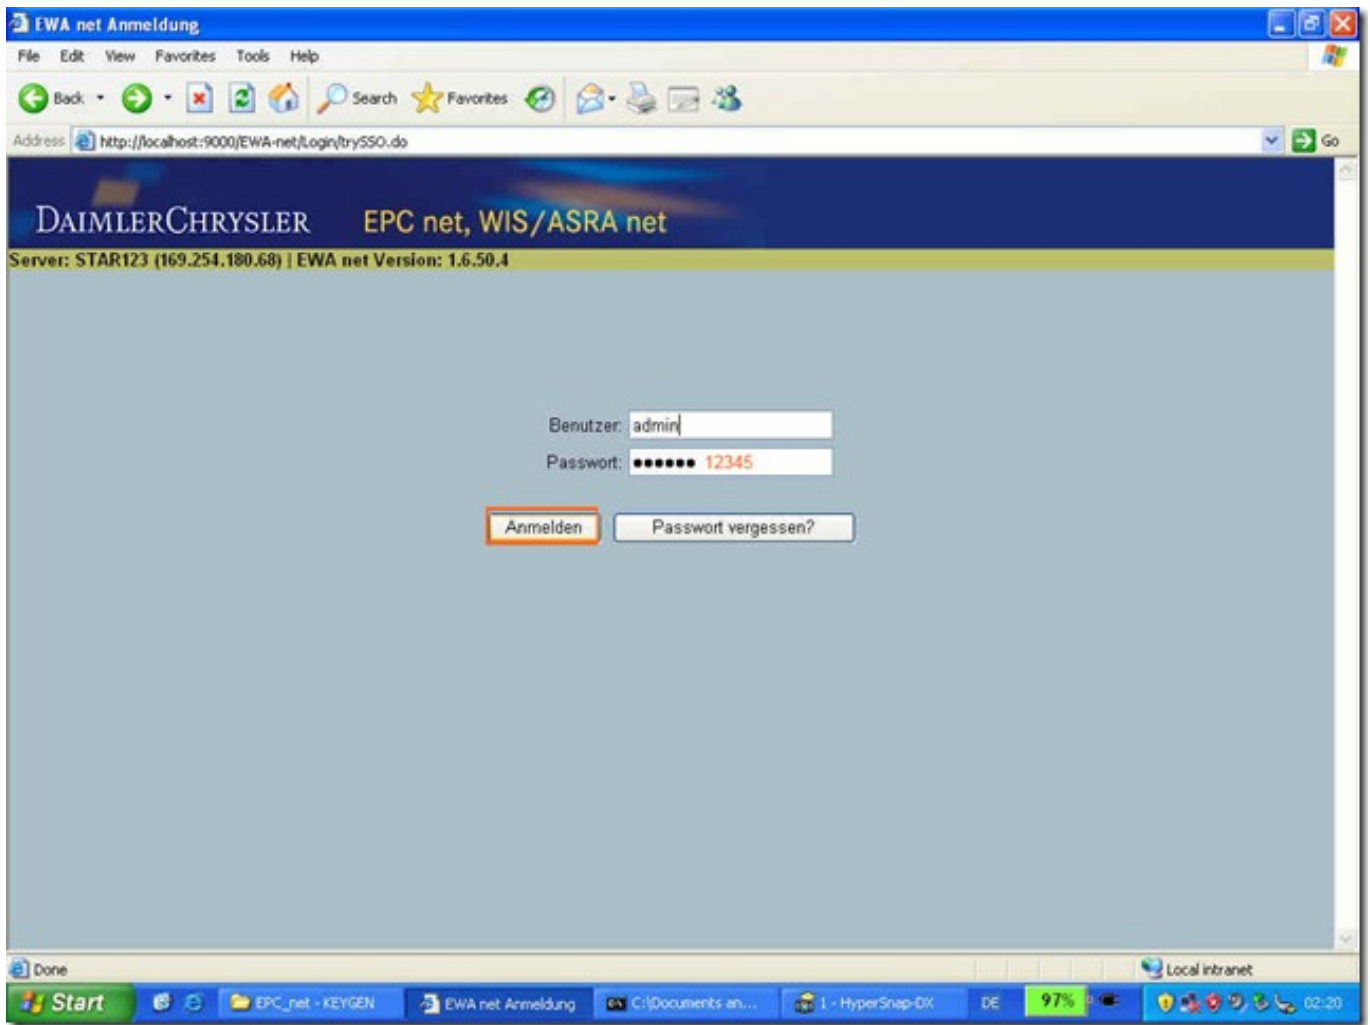

You need to [log in](#) before you can post comments.

Navigation

Registration

FAQ

[Keygen Mercedes Ewa Net Epc Wis](#)

[Keygen Mercedes Ewa Net Epc Wis](#)

File was found and ready to download!

UPDATED 14 HOUES AGO

Fastest Source: [useenet.nl](#)

Click the **download button** and select one of the found **cloud sources**.

6.4

2865 VIEWS

Download 

 SECURE SCANNED

You need to [log in](#) before you can post comments.

Navigation